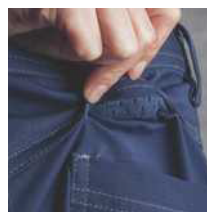

Air Vents with Mesh